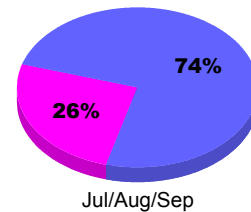

YTD Status Quo Clubs 2012-2013

Status Quo Clubs Compared to Status Quo Members

Legend: Status Quo Clubs (Cyan), Total Status Quo Members (Green)

MEMBERSHIP

**Membership Results
2012-2013**

**Membership
2011-2012**

Month	Net Memb Goal	Actual New Memb	Actual Dropped Memb	Gain/Loss of Memb	Gain/Loss of Memb
Jul/Aug/Sep		25	-27	-2	-13
Totals		25	-27	-2	-13

Membership Results 2012-2013

Goal, New, Dropped, Gain/Loss

Legend: Goal (Cyan), Actual (Green), Dropped (Yellow), Gain Loss (Magenta)

Comparison of Membership Gain/Loss

Current Year Compared to the Previous Year

Legend: Current Year (Cyan), Previous Year (Green)

Gender Comparison 2012-2013

Jul/Aug/Sep

Legend: Male (Blue), Female (Magenta)